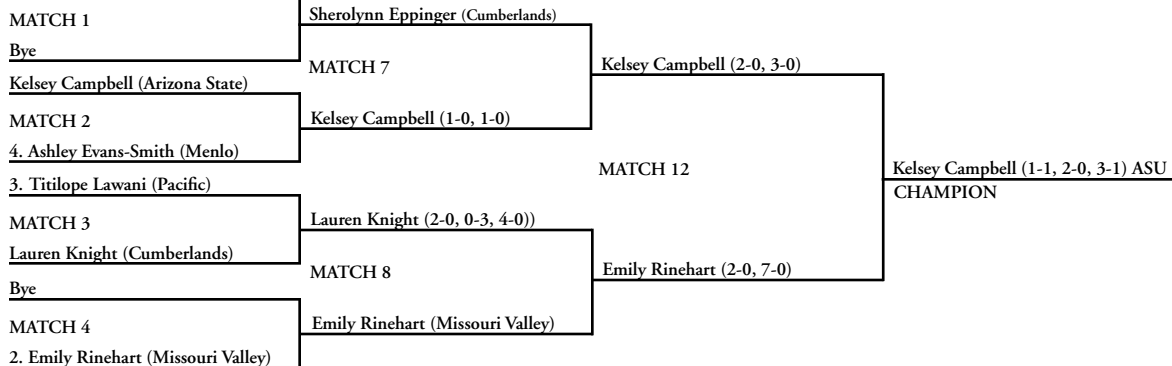

2007 National Collegiate Women's Wrestling Championships

63 kg. (138.5 pounds)

1. Sherolynn Eppinger (Cumberlands)

Consolation Bracket