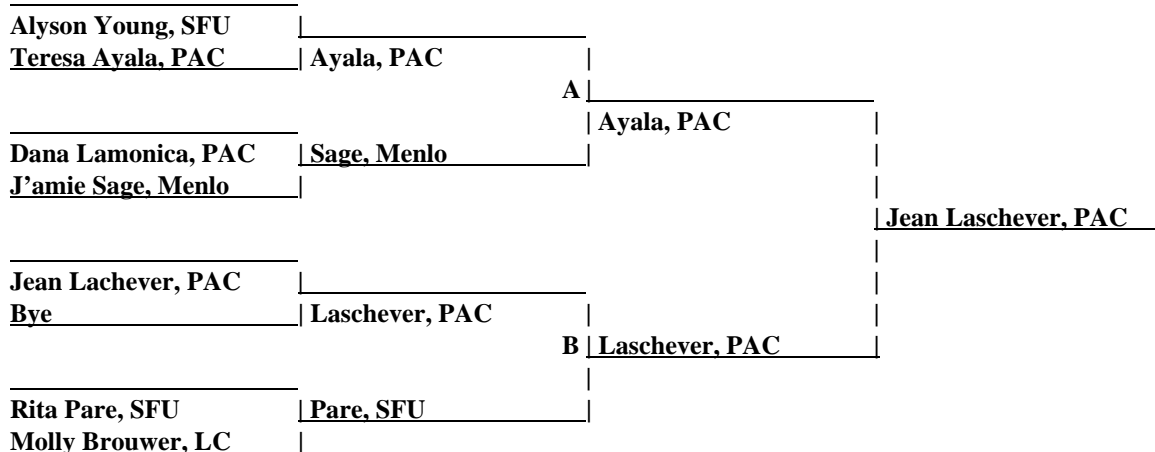

2005 MIKE CLOCK OPEN NOVEMBER 13, 2005

Division: WOMEN'S
Weight: 55

CHAMPIONSHIP BRACKET

CONSOLATION BRACKET