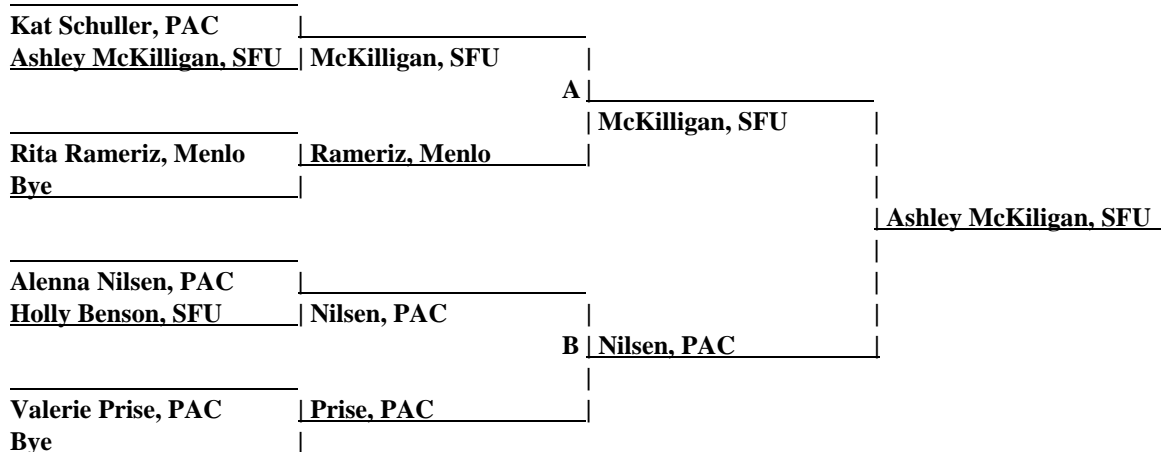

2005 MIKE CLOCK OPEN NOVEMBER 13, 2005

Division: WOMEN'S
Weight: 48-51 K

CHAMPIONSHIP BRACKET

CONSOLATION BRACKET